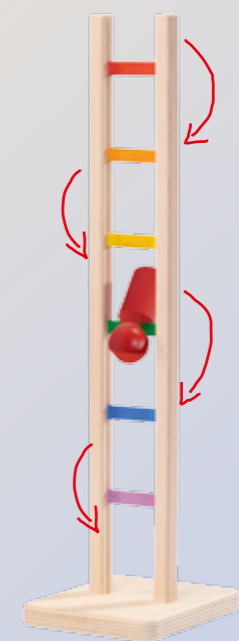

A special and versatile cutting pleasure for young chefs. And what's more it's healthy and nourishing, complete with the traditional sausage to put in the pot. The knife is easy to hold for cutting up everything to make sure that it will then fit in the pot. The "ingredients" are held together with Velcro. Which means nothing will now get in the way of repeated chopping fun. Of course the pot also forms part of the delivery. As do the carrot, potato, onion, sausage and knife.

Stew
16 parts (when completely dismantled)
Art. No. 65055

"Nuts and bolts" are very popular and important in the early years. We have therefore put together a challenging mixture of different elements to train motor skills. Whether you just combine them or create playful, subtly worked-out figures. There are no limits to your imagination here.

Mix of screws
24 parts
 Art. No. 65079

nic at Facebook and Instagram
Take a look!

Please find our complete assortment at www.firetheimagination.ca

New Products 2019

Perfectly finished, high-quality and sustainable – a nic product. The fantastic sound of the marbles as they rattle through gets the attention of small children and can also be calming! The marbles slowly fall downwards, creating the special rattling sound. At the crawling stage, our colourful and decorative toy is an interesting accompaniment for rolling. An all-rounder that will justify its place in the toy corner for a long time.

Rattle'n'roll
Length 17 cm, diameter 10.5 cm
Art.-no. 1560

We all know the little climbing man that merrily falls down. Our sturdy climbing nic climbs down the colourful ladder efficiently, rung by rung, though without getting stuck!!! He's fascinating to watch, as he is a comfortable fellow (doesn't run too fast). He can also be played with even without his ladder, as he cannot be swallowed and will take just about anything children's hands get up to!