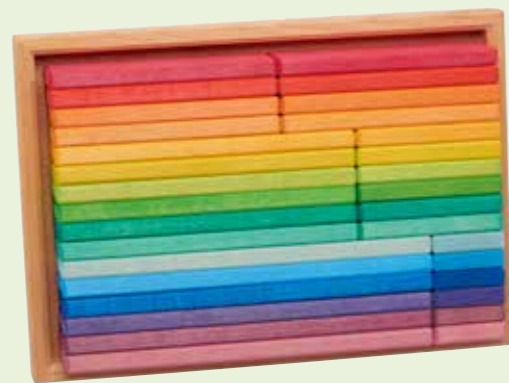

Rainbow building set
32 parts, approx. 27 x 19 x 5 cm (l x w x h)
Art. No. 523299