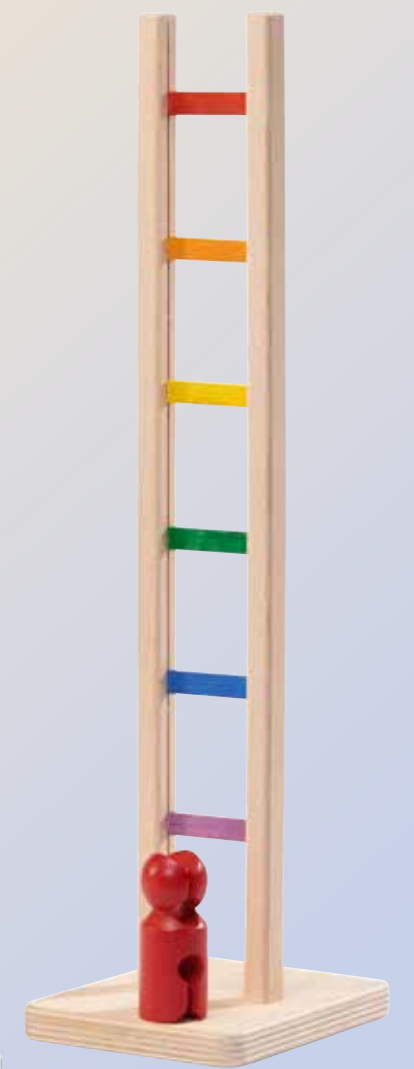

Don't worry, our cute little crocodile will put up with being grabbed, cuddled and shaken. The 4 legs are easy for baby hands to grasp by their stretch string.

Rattling crocodile
13.5cm (length)
Art. No. 61251

Stew
16 parts (when completely dismantled)
Art. No. 65055

"Nuts and bolts" are very popular and important in the early years. We have therefore put together a challenging mixture of different elements to train motor skills. Whether you just combine them or create playful, subtly worked-out figures. There are no limits to your imagination here.

Mix of screws
24 parts
 Art. No. 65079

nic at Facebook and Instagram
Take a look!

Please find our complete assortment at www.firetheimagination.ca

New Products 2019

Perfectly finished, high-quality and sustainable – a nic product. The fantastic sound of the marbles as they rattle through gets the attention of small children and can also be calming! The marbles slowly fall downwards, creating the special rattling sound. At the crawling stage, our colourful and decorative toy is an interesting accompaniment for rolling. An all-rounder that will justify its place in the toy corner for a long time.

Rattle'n'roll
Length 17 cm, diameter 10.5 cm
Art.-no. 1560

We all know the little climbing man that merrily falls down. Our sturdy climbing nic climbs down the colourful ladder efficiently, rung by rung, though without getting stuck!!! He's fascinating to watch, as he is a comfortable fellow (doesn't run too fast). He can also be played with even without his ladder, as he cannot be swallowed and will take just about anything children's hands get up to!