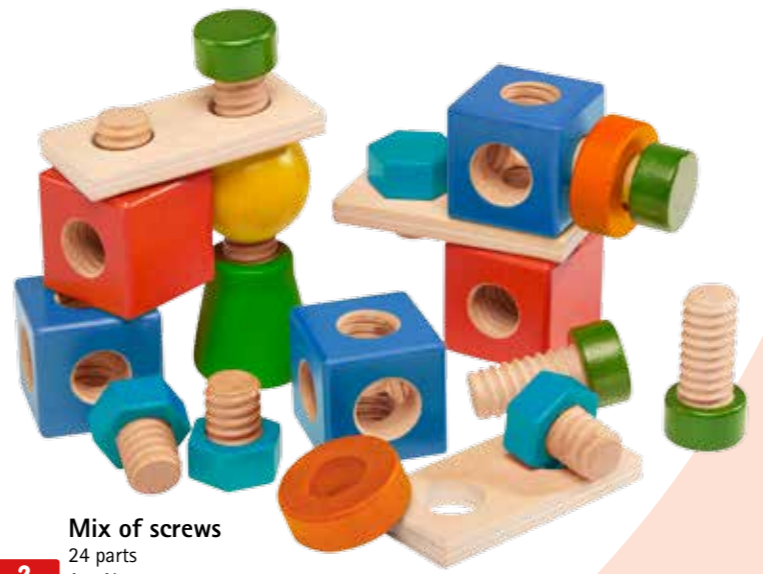

Don't worry, our cute little crocodile will put up with being grabbed, cuddled and shaken. The 4 legs are easy for baby hands to grasp by their stretch string.

Rattling crocodile
13.5cm (length)
Art. No. 61251

A special and versatile cutting pleasure for young chefs. And what's more it's healthy and nourishing, complete with the traditional sausage to put in the pot. The knife is easy to hold for cutting up everything to make sure that it will then fit in the pot. The "ingredients" are held together with Velcro. Which means nothing will now get in the way of repeated chopping fun. Of course the pot also forms part of the delivery. As do the carrot, potato, onion, sausage and knife.

Stew
16 parts (when completely dismantled)
Art. No. 65055

"Nuts and bolts" are very popular and important in the early years. We have therefore put together a challenging mixture of different elements to train motor skills. Whether you just combine them or create playful, subtly worked-out figures. There are no limits to your imagination here.

Rattle'n'roll
Length 17 cm, diameter 10.5 cm
Art.-no. 1560

We all know the little climbing man that merrily falls down. Our sturdy climbing nic climbs down the colourful ladder efficiently, rung by rung, though without getting stuck!!! He's fascinating to watch, as he is a comfortable fellow (doesn't run too fast). He can also be played with even without his ladder, as he cannot be swallowed and will take just about anything children's hands get up to!